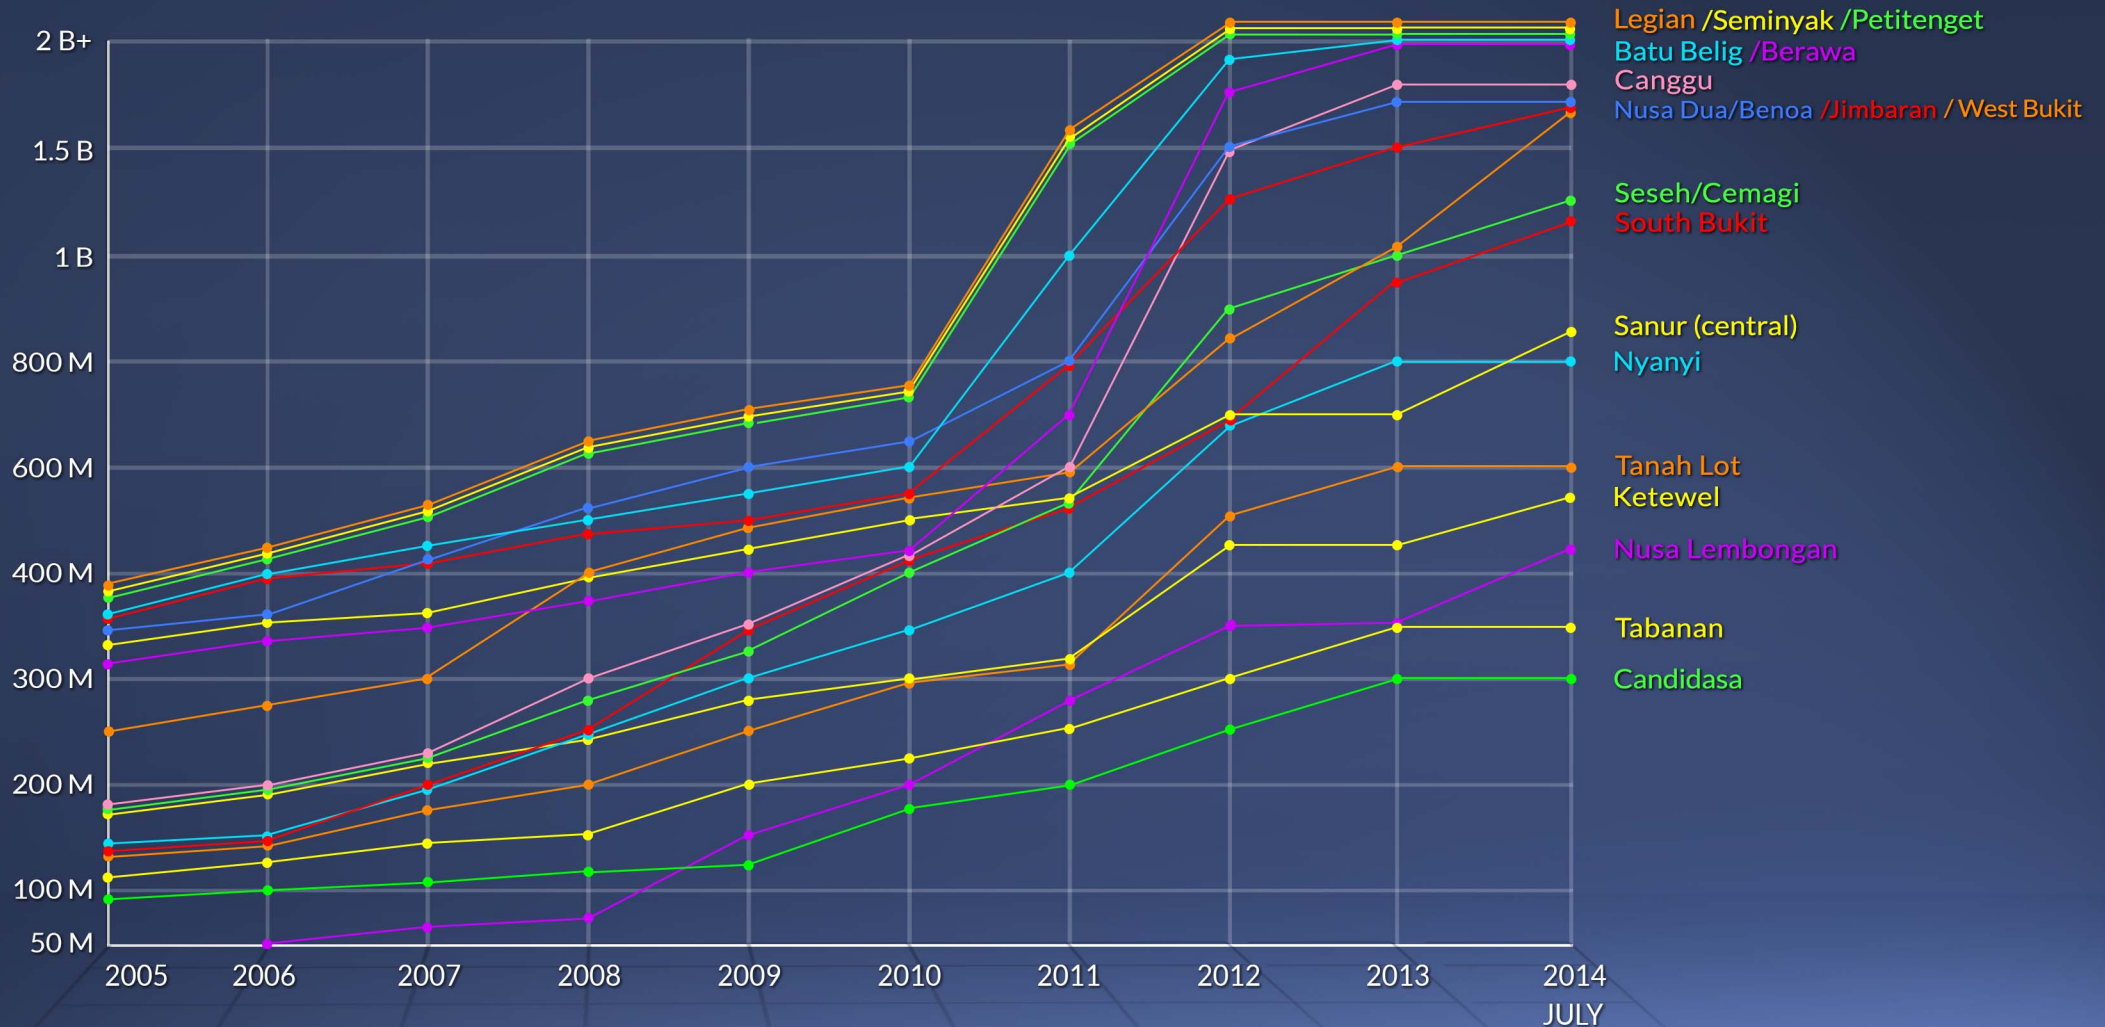

beach/cliff front land

Bali Property Values

IDR

Price per 100 m2, based on an average land size of 5000 m2.

The information in this chart is compiled for comparison purposes only and should not be relied upon. PT EHG Sales and/or any of its affiliates take no responsibility for any inaccuracies. Copyright © 2014 Elite Havens Group. All rights reserved.